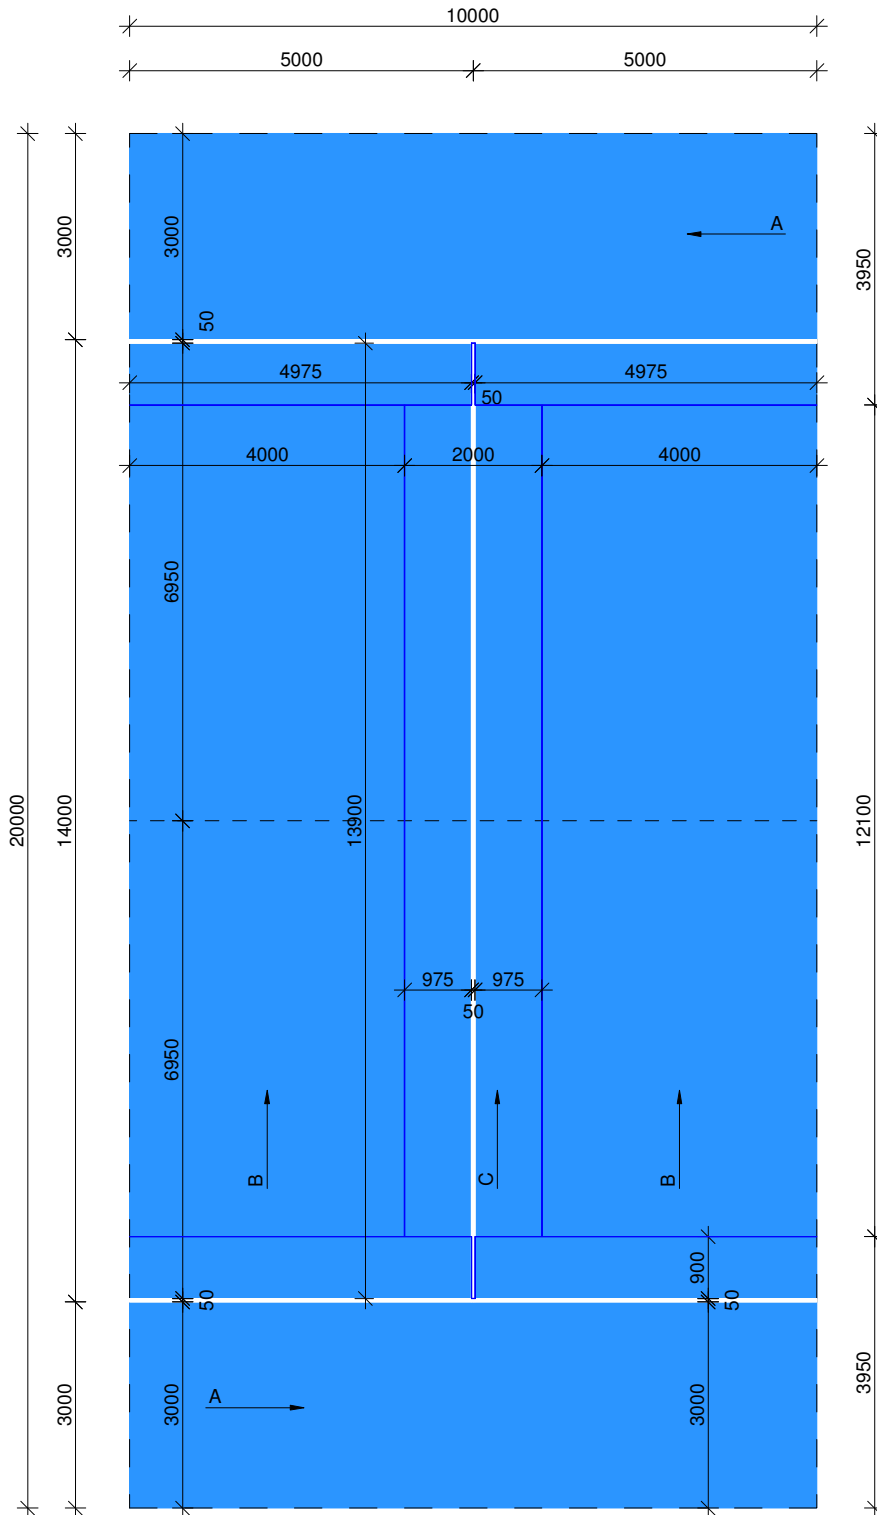

# PADEL DOUBLE COURT KIT

iBuildGreen  
ECO SOLUTIONS

Colour: dark blue, light blue, green, terracote, black

Dimension of roll: 1 pcs. roll A 4,05 x 20,20 m

1 pcs. roll B 4,05 x 24,40 m

1 pcs. roll C 2,02 x 14,10 m

Lines 5 cm

ROLL A

ROLL B

ROLL C